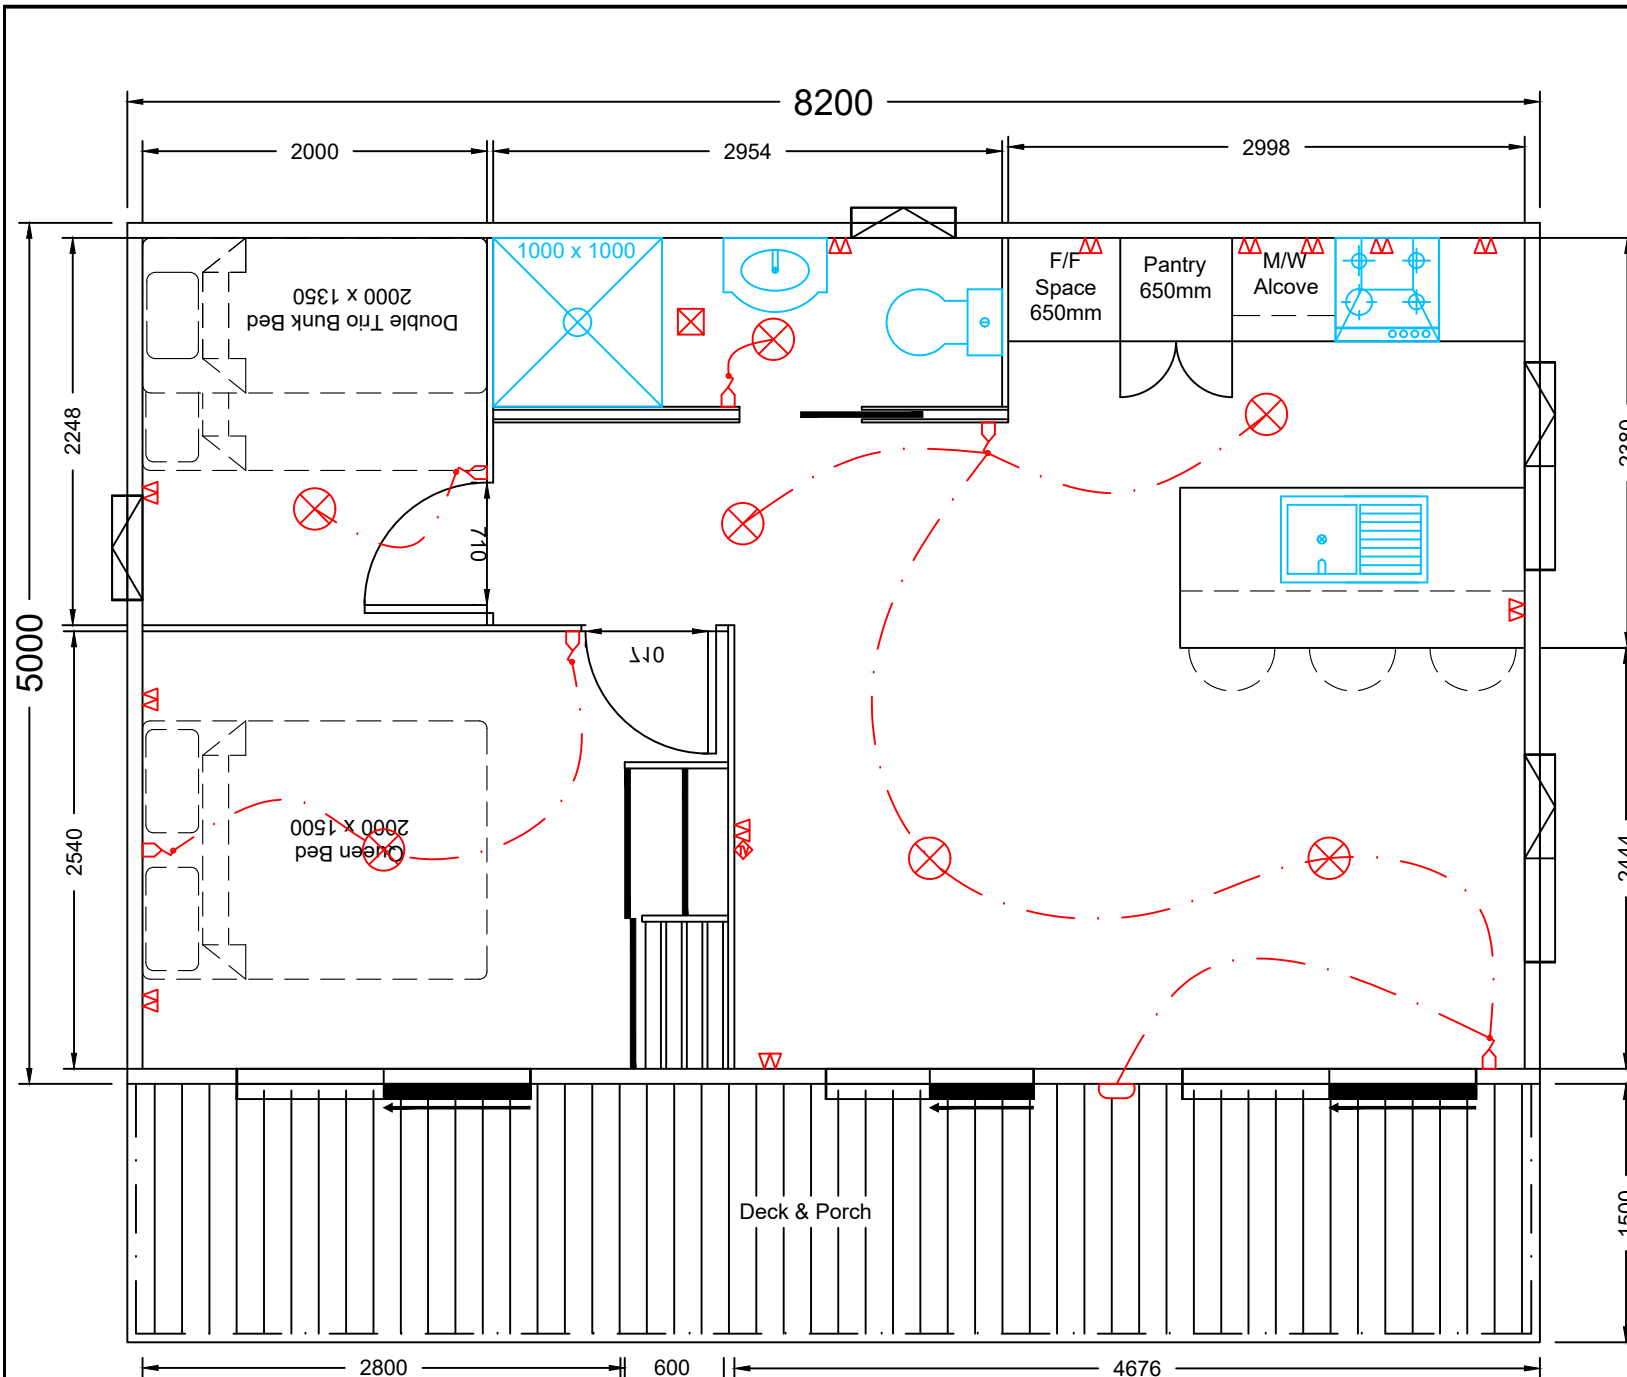

PLAN DETAILS

Factory Price

\$129,509.00

Price includes G.S.T, standard flooring, window coverings, deck, and porch, kitchen (PC sum), bathroom, electrical as drawn on plan. Plus, our 2-year on-site warranty.

Plan No:	C241
Series:	Chalet
Dimensions:	8.2m x 5m
Floor Area:	41m ²
Updated:	22/01/2025
Scale:	-

LEISUREBUILT
 6 Innovation Way
 Horotiu
 New Zealand
 Ph: (0800) 600-615
 Web: www.leisurebuilt.co.nz

LEGEND

(NB: All pricing valid 2 months from below date and subject to Leisurebuilt Ltd standard terms and conditions of sale.)

Plan No:	C252.5
Series:	Chalet
Dimensions:	10.5m x 5.0m
Floor Area:	52.5m ²
Updated:	22/01/2025
Scale:	-