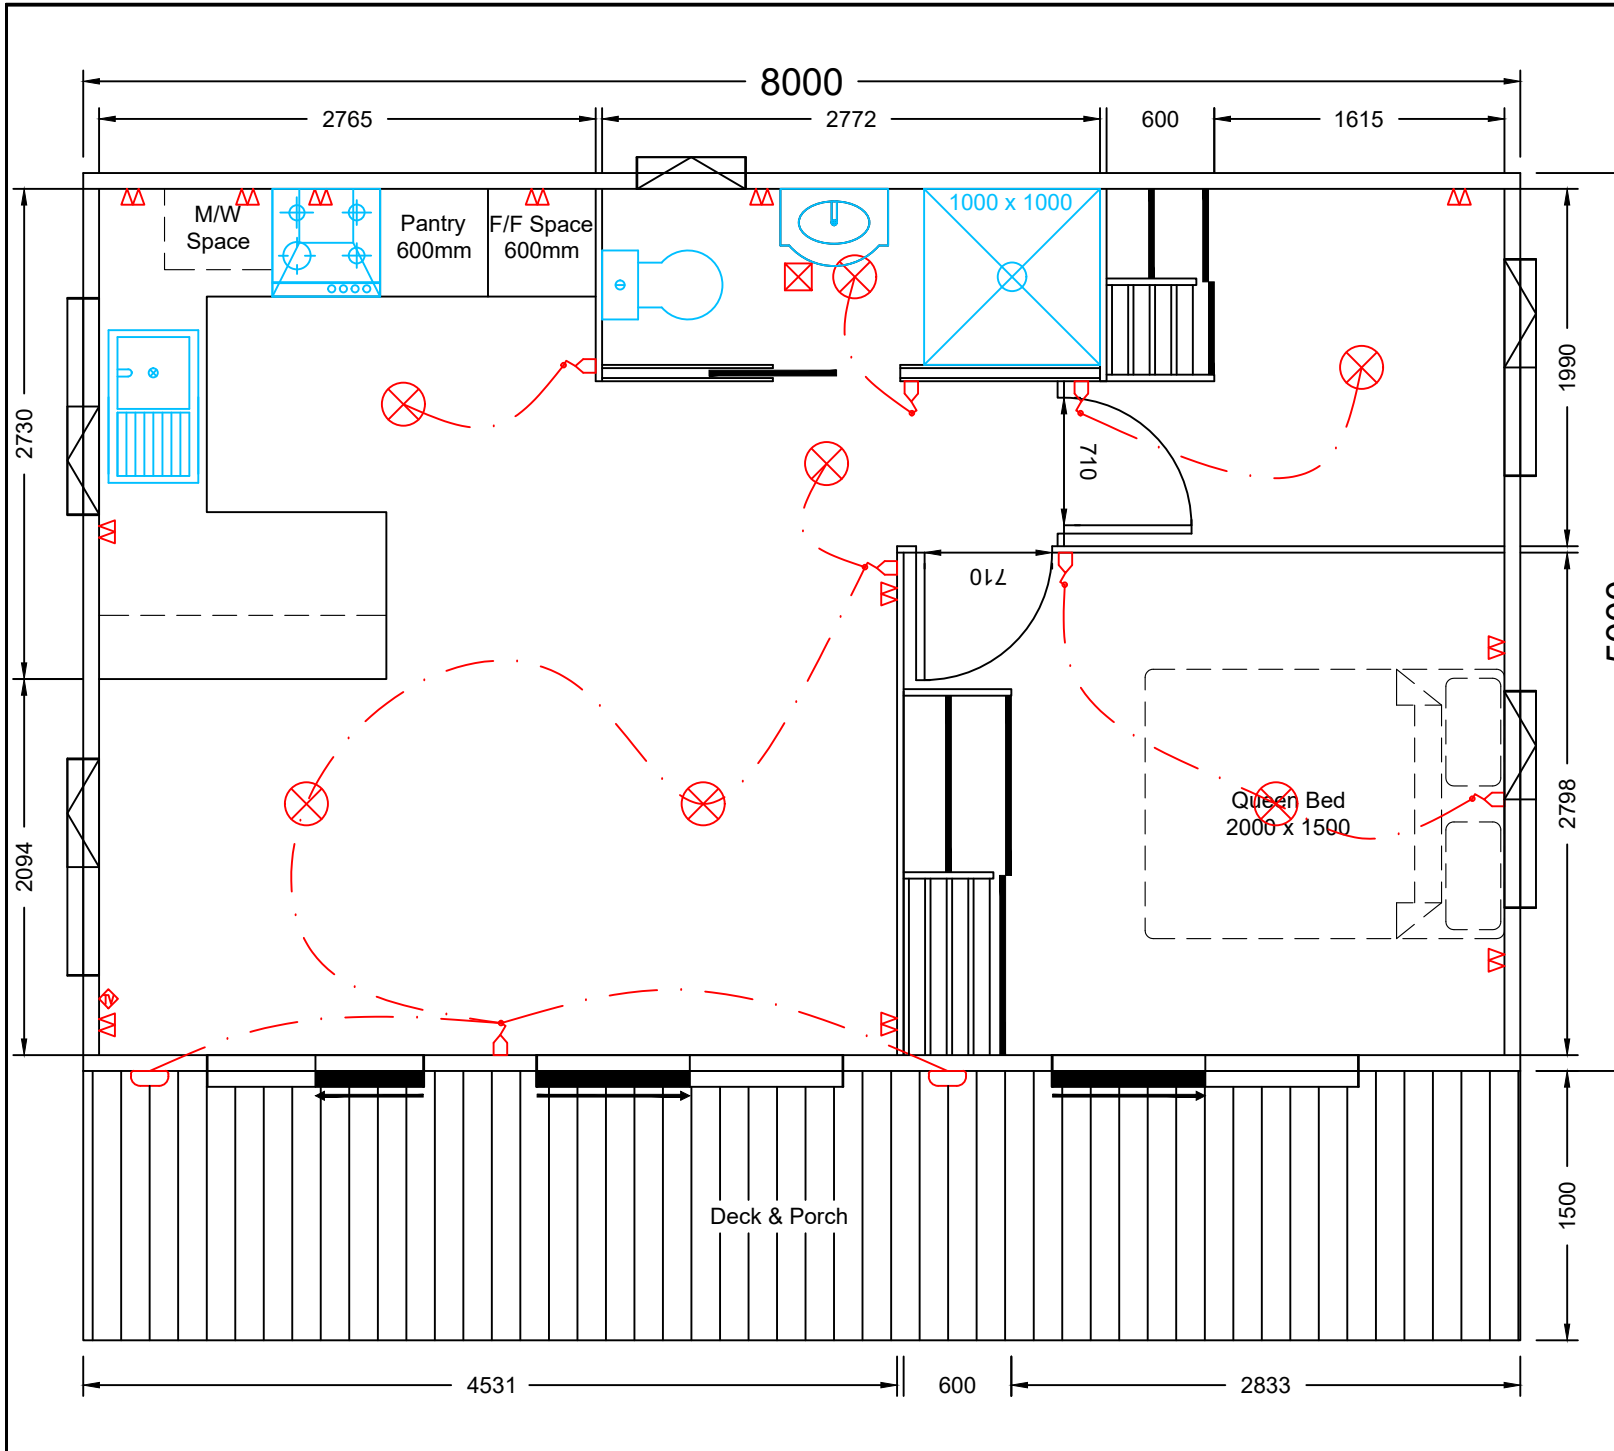

PLAN DETAILS

Factory Price
\$116,428.00

Price includes G.S.T, standard flooring, window coverings, deck, and porch, kitchen (PC sum), bathroom, electrical as drawn on plan. Plus, our 2-year on-site warranty.

Plan No:	C234.5
Series:	Chalet
Dimensions:	7.5 x 4.6m
Floor Area:	34.5m ²
Updated:	22/01/2025
Scale:	-

LEISUREBUILT
 6 Innovation Way
 Horotiu
 New Zealand
 Ph: (0800) 600-615
 Web: www.leisurebuilt.co.nz

(NB: All pricing valid 2 months from below date and subject to Leisurebuilt Ltd standard terms and conditions of sale.)

Plan No:	C240
Series:	Chalet
Dimensions:	8m x 5m
Floor Area:	40m ²
Updated:	22/01/2025
Scale:	-

(NB: All pricing valid 2 months from below date and subject to Leisurebuilt Ltd standard terms and conditions of sale.)

Plan No:	C252.5
Series:	Chalet
Dimensions:	10.5m x 5.0m
Floor Area:	52.5m ²
Updated:	22/01/2025
Scale:	-